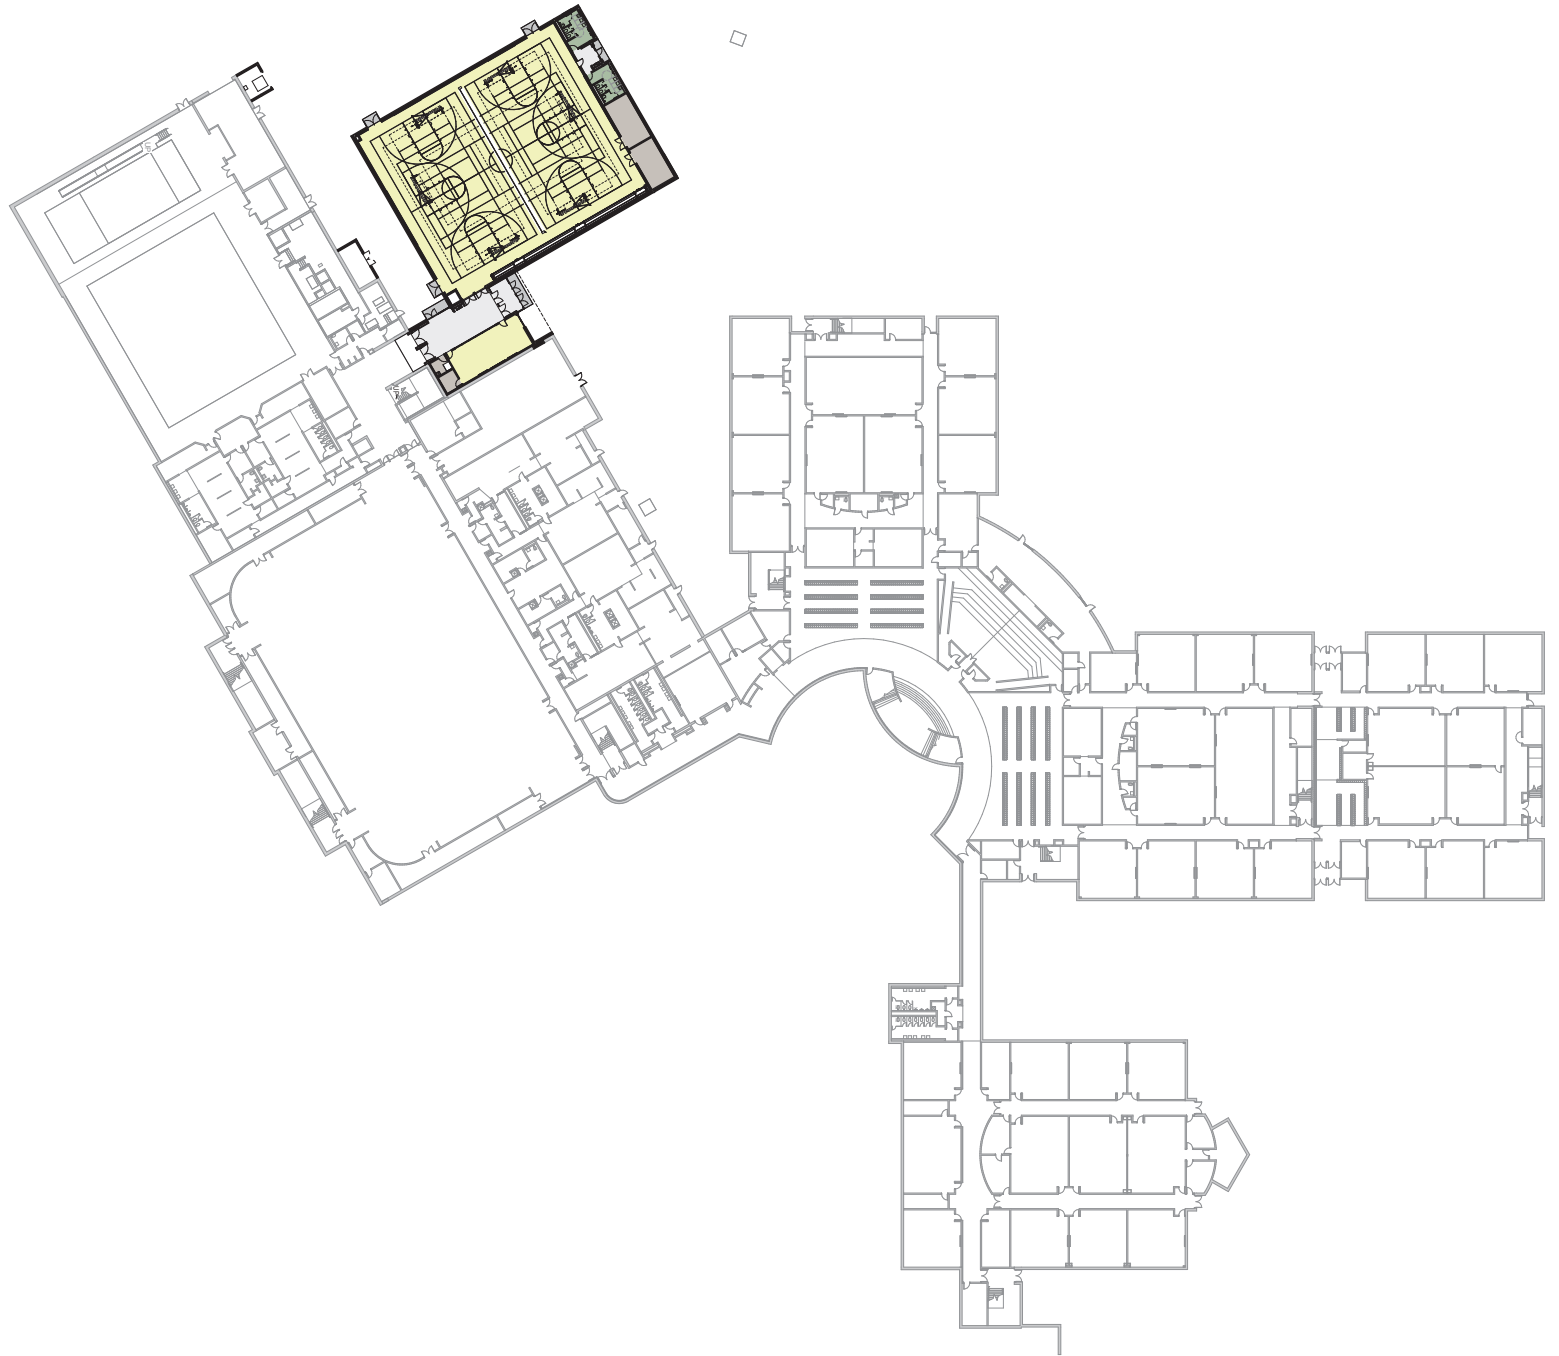

LAKE ORION COMMUNITY SCHOOLS

LAKE ORION HIGH SCHOOL - GYMNASIUM ADDITION

gmb

SITE

Existing Aerial

SITE
Proposed Plan

OVERALL

Floor Plan

GYMNASIUM ADDITION

Enlarged Floor Plan

Gymnasium Addition

Birdseye View

Gymnasium Addition

Exterior

Gymnasium Addition

Northwest Entrance

Gymnasium Addition

Main Entrance

Gymnasium Addition

Main Entrance

Gymnasium

Interior

Gymnasium

Interior