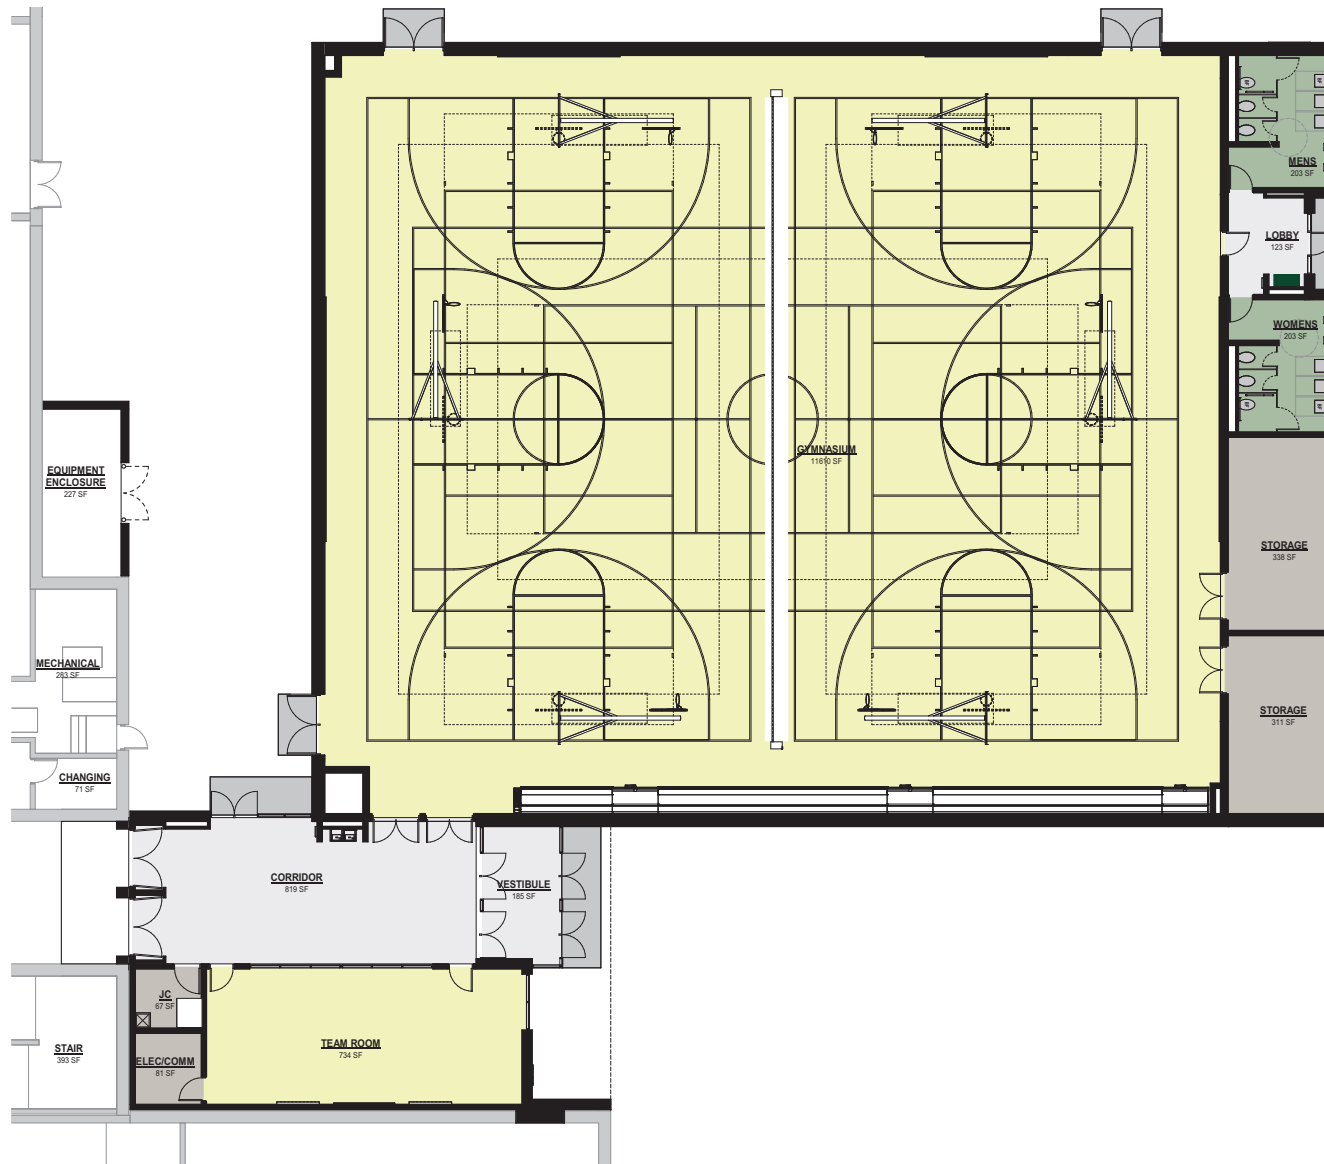

LAKE ORION COMMUNITY SCHOOLS

LAKE ORION HIGH SCHOOL - GYMNASIUM ADDITION

gmb

SITE

Existing Aerial

SITE
Proposed Plan

OVERALL

Floor Plan

GYMNASIUM ADDITION

Enlarged Floor Plan

Gymnasium Addition

Birdseye View

Gymnasium Addition

Exterior

Gymnasium Addition

Northwest Entrance

Gymnasium Addition

Main Entrance

Gymnasium Addition

Main Entrance

Gymnasium

Interior

Gymnasium

Interior

Gymnasium

Interior

Main Entrance

Interior

Meeting/Conference Interior